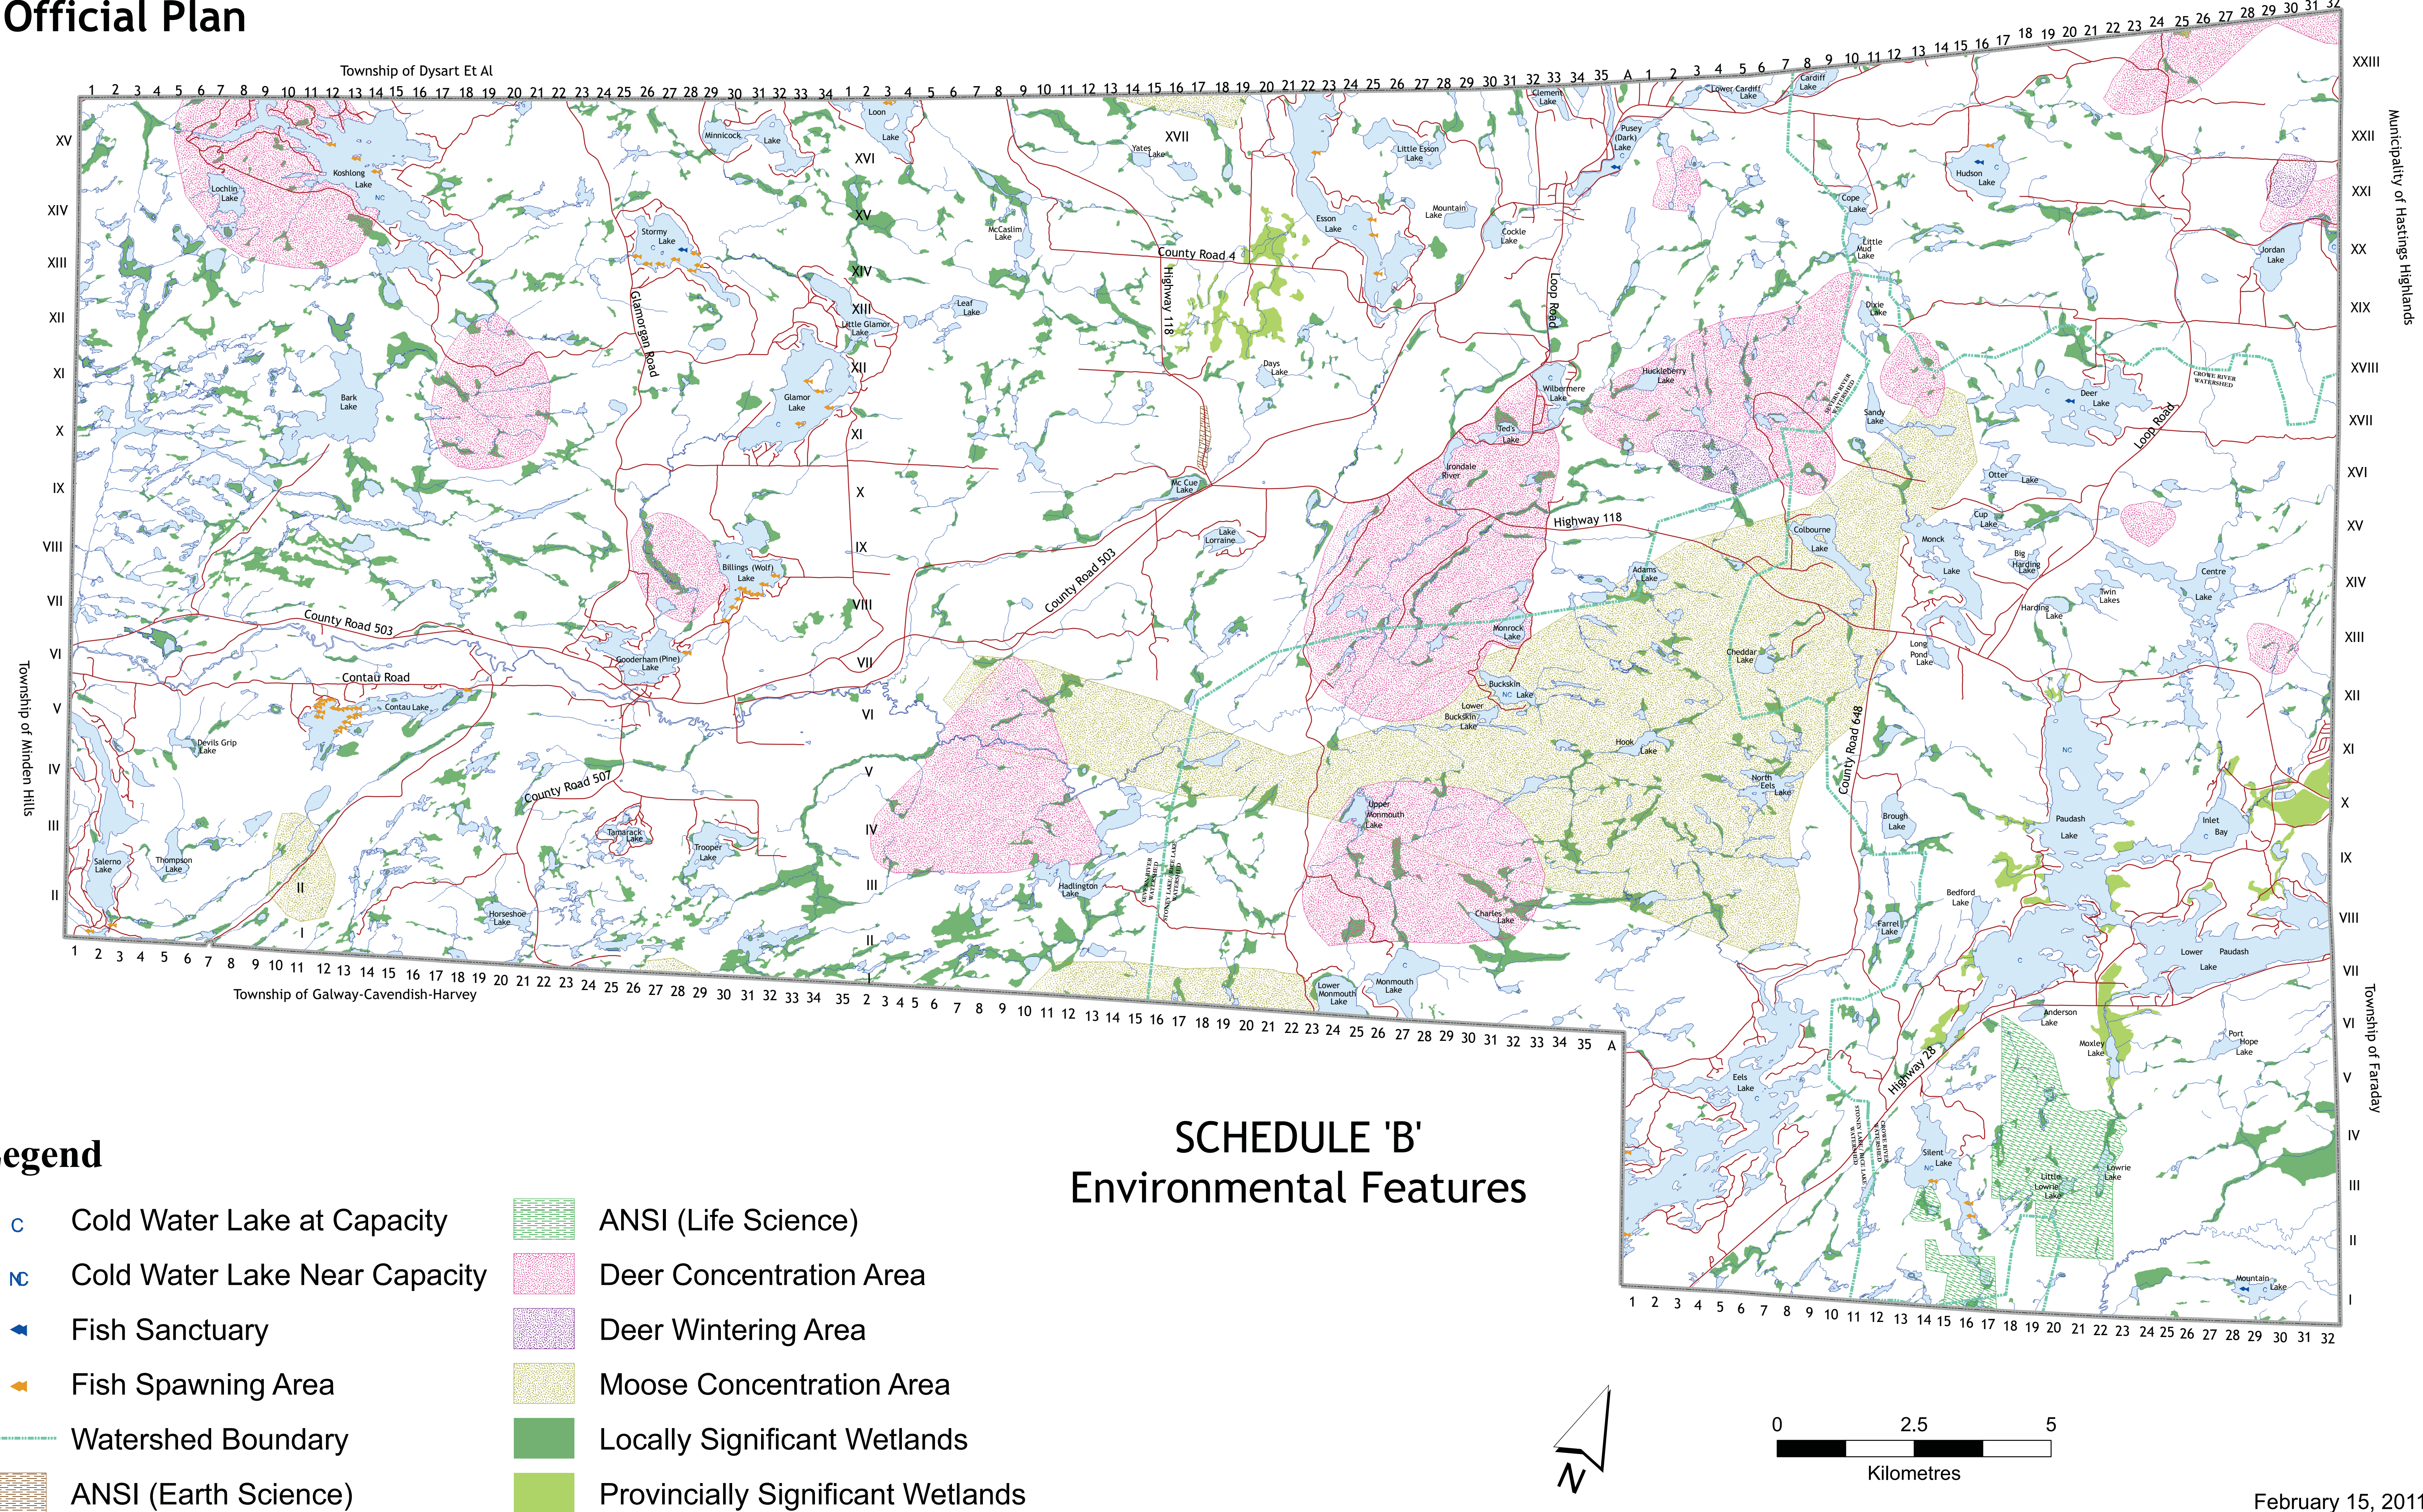

# Municipality of Highlands East Official Plan

## Legend

- c Cold Water Lake at Capacity
- nc Cold Water Lake Near Capacity
- ▶ Fish Sanctuary
- ▶ Fish Spawning Area
- Watershed Boundary
- ANSI (Earth Science)
- ANSI (Life Science)
- Deer Concentration Area
- Deer Wintering Area
- Moose Concentration Area
- Locally Significant Wetlands
- Provincially Significant Wetlands

## SCHEDULE 'B' Environmental Features