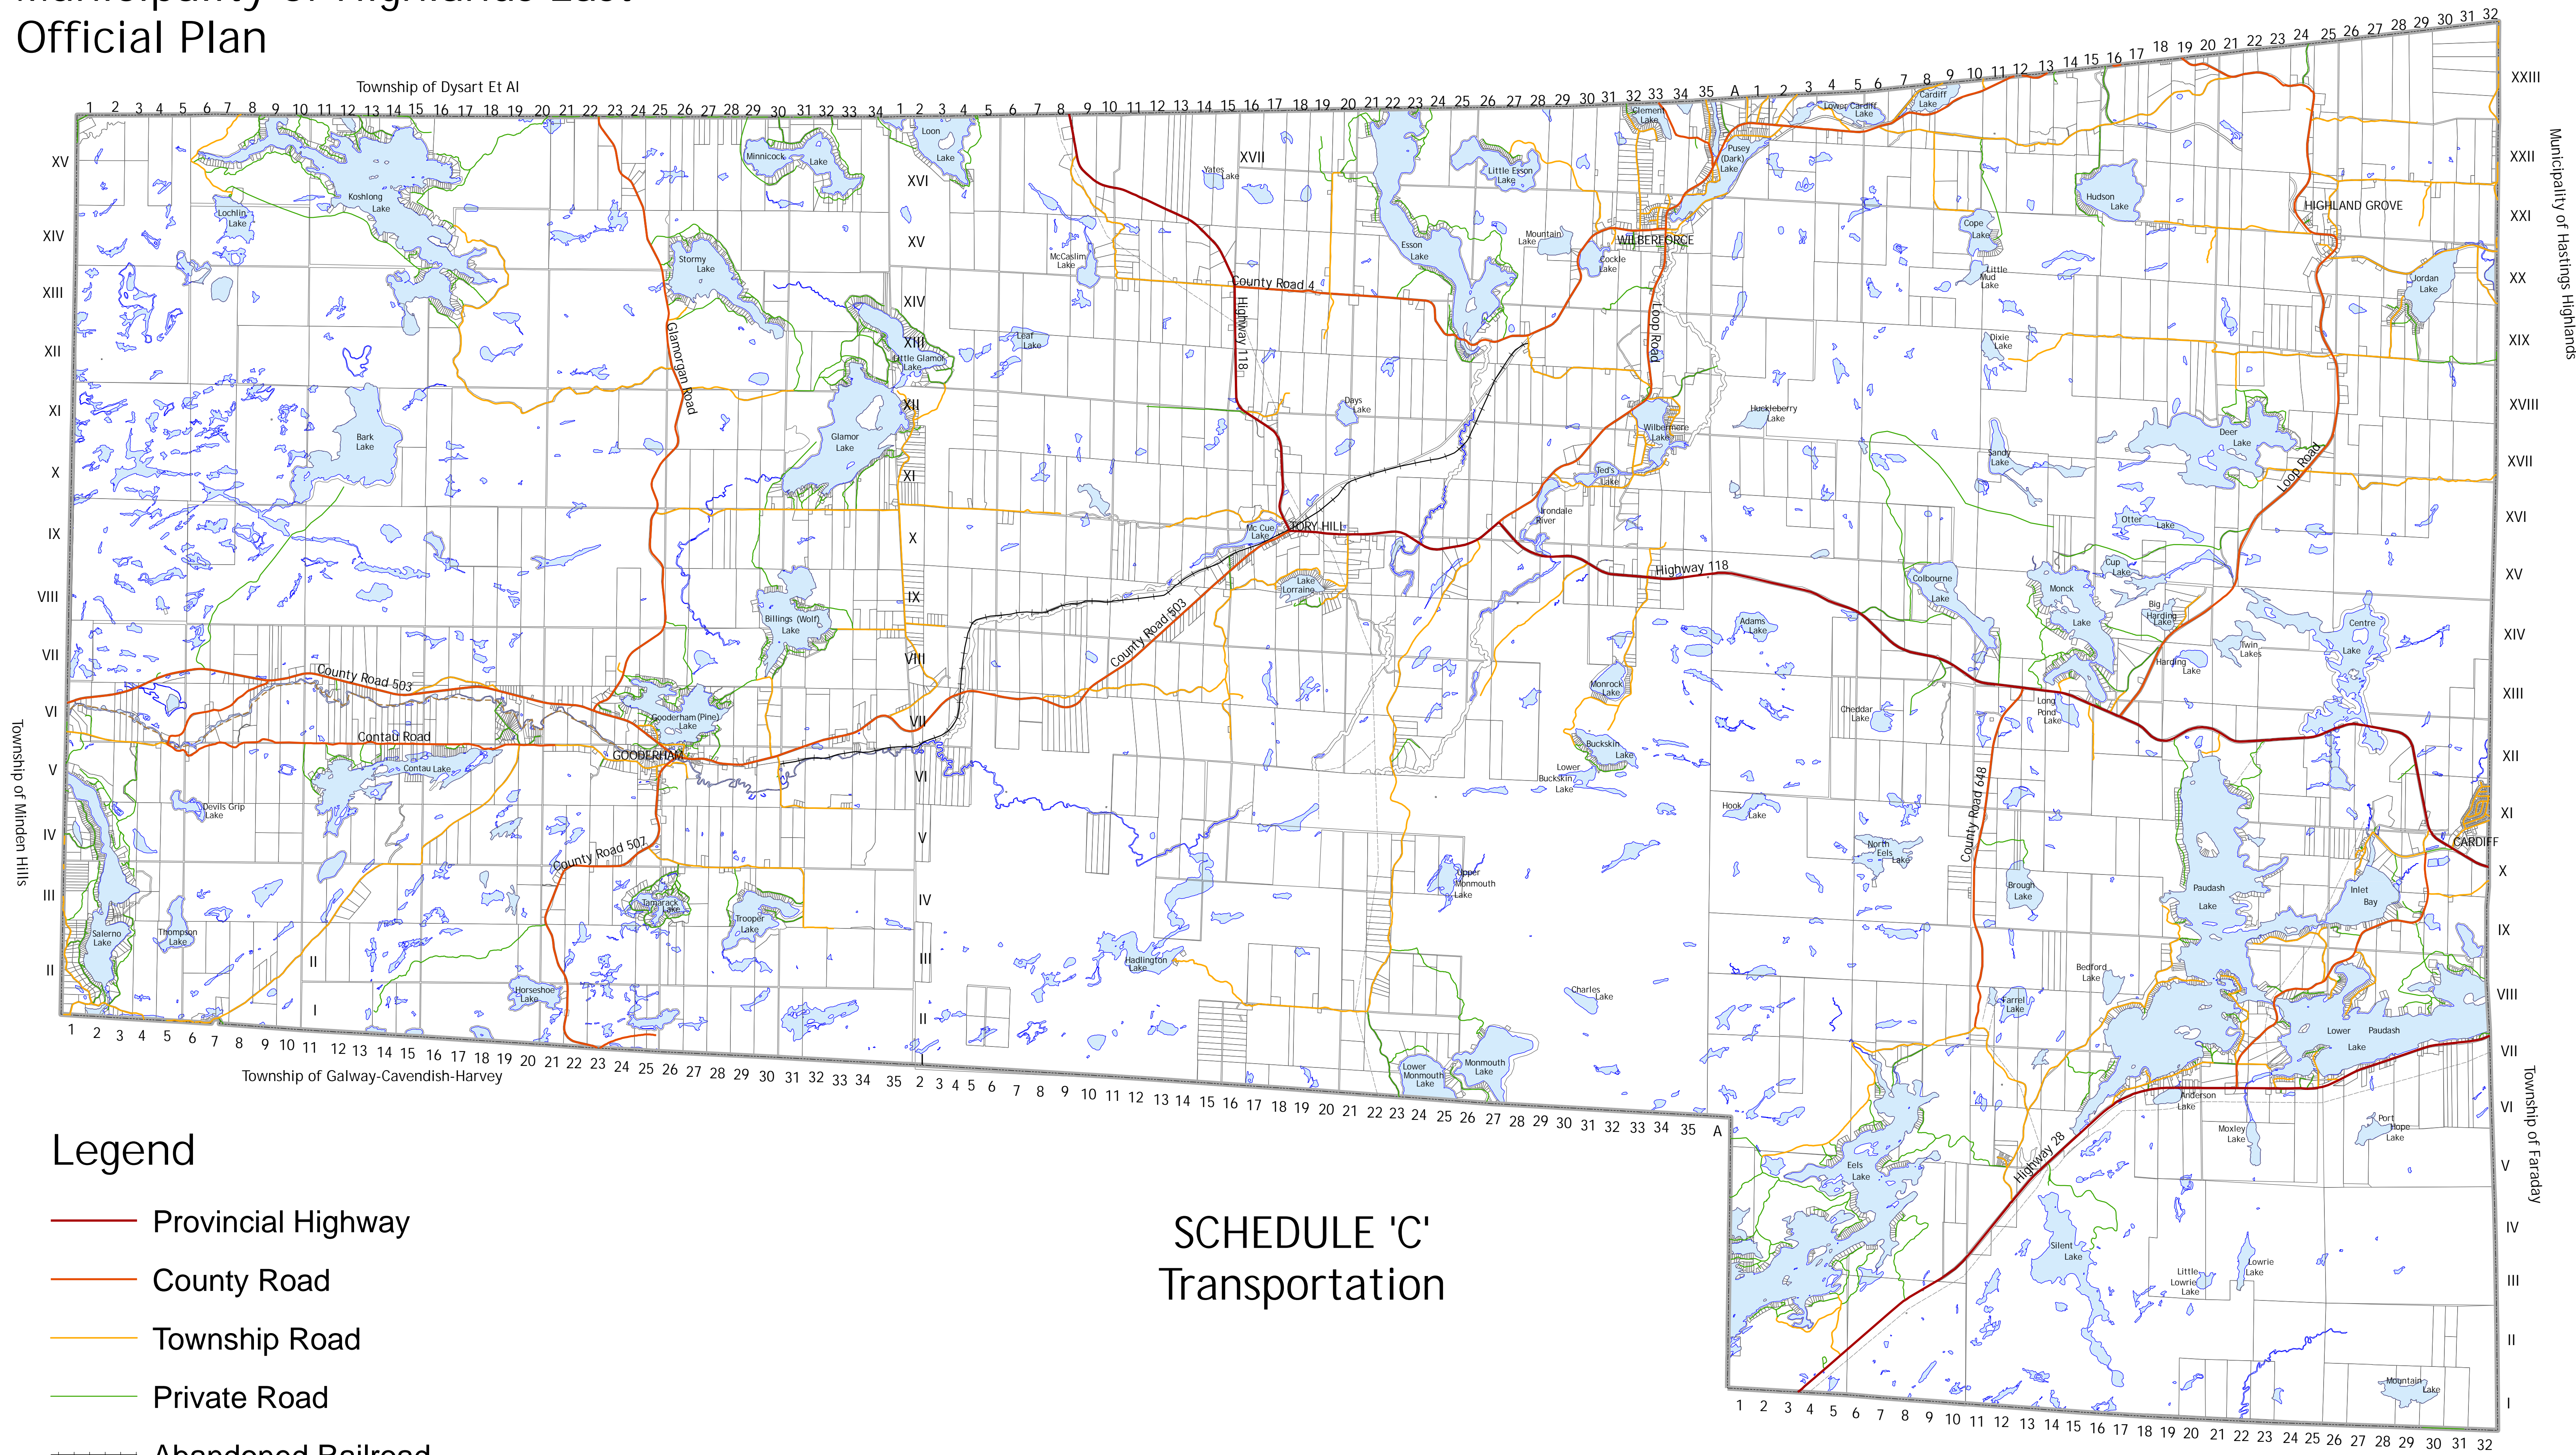

Municipality of Highlands East Official Plan

Legend

- Provincial Highway
- County Road
- Township Road
- Private Road
- - - Abandoned Railroad
- - - HydroLine
- - - Trail

SCHEDULE 'C' Transportation

February 15, 2011